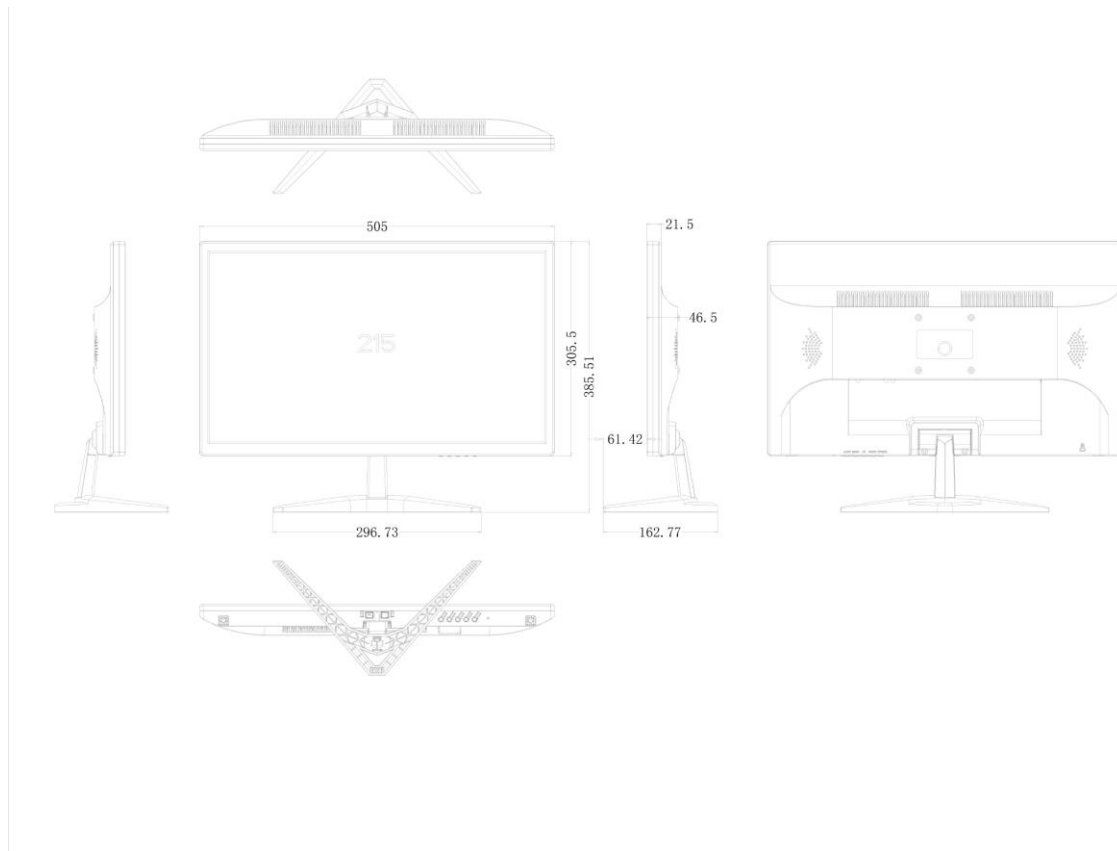

Specification

	Model	EXM-215HVS
Panel Specification	Panel size	21.5" TFT LCD
	Resolution	1440x900, 4K@30hz compatible
	Aspect ratio	16:10
	Brightness (cd/m ²)	260(typ)
	Refresh rate	60Hz
	Contrast ratio	4000:1
	Visual angle	178°/178°
	Response time	5ms
	Color	16.7M(8-bit)
Input Interface	VGA	VGA×1
	HDMI input	HDMI×1
	RCA input	RCA×3
	USB input	USB×1
VESA	Wall mounting hole size	75x75mm
Audio	Audio	Built-in speaker
Operating Environment	Working temperature	0°C~50°C
	Storage temperature	-20°C~60°C
	Working humidity	5%~90%
Power Consumption	Power supply	AC180V-240V ≤18W
	Standby consumption	≤1W
Package	Dimension(mm)	485(W)x340(H)x105(D); 5PCS/CTN: 550(W)x370(H)x500(D)
	Gross weight(kg)	3.5kg; 18kg
	Accessory include	1*power adapter, 1* HDMI cable, 1*quick guide, 1* desktop bracket
Industry Standards	Quality standard	Passed RoHS FCC CE China 3C China Energy Saving Patent certificate Patent Right
	Installation method	Desktop base, wall mount
	Housing material	ABS plastic
	Housing color	Black
OSD	Menu language	Support English, Spanish, Turkish, Russian...more than 20 languages

Dimension (unit: mm)

Button Description

Interface