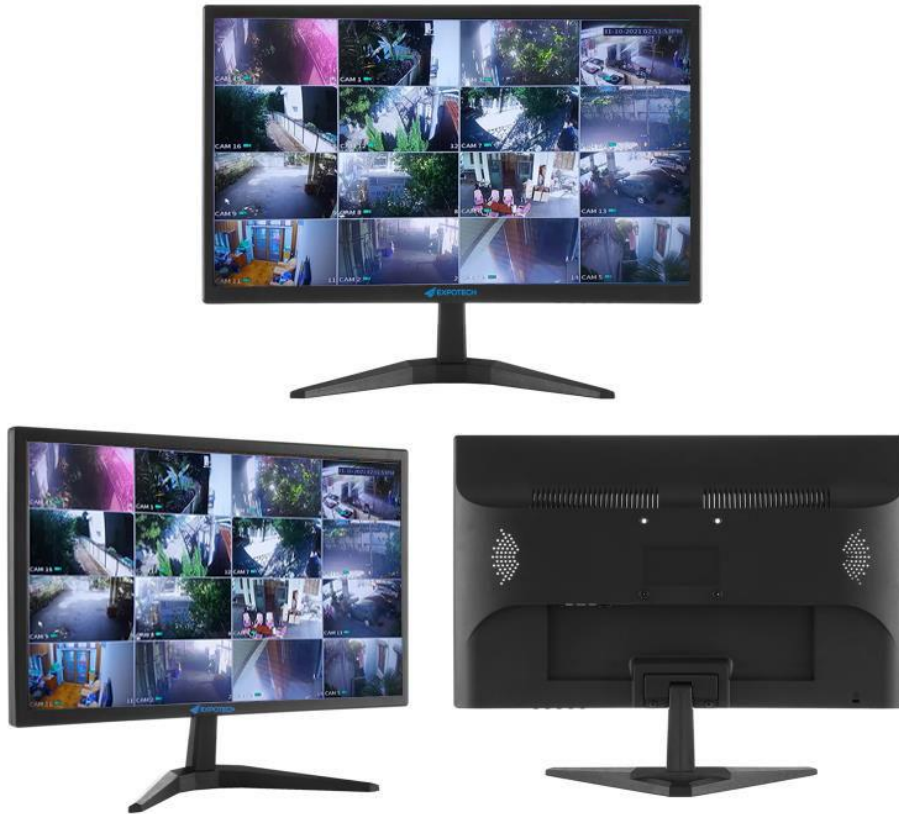

EXM-215HVS 21.5" LCD MONİTÖR

Product Feature

- ◆ Resolution 1440x900, 4K@30HZ compatible.
- ◆ Multi-channel signals input, with stereo speaker.
- ◆ Adopt the newest LCD blue ray technology, 3D digital comb filtering and 3D noise reduction technology.
- ◆ Color 16.7M(8-bit), image natural and exquisite.
- ◆ 5ms response time, no delaying.
- ◆ External power adapter, low consumption, service life above 60,000 hours.
- ◆ Adopt adaptive power supply, meet variable countries requirement.
- ◆ Use ABS plastic body, desktop base included.

Specification

	Model	EXM-215HVS
Panel Specification	Panel size	21.5" TFT LCD
	Resolution	1440x900, 4K@30hz compatible
	Aspect ratio	16:10
	Brightness (cd/m ²)	260(typ)
	Refresh rate	60Hz
	Contrast ratio	4000:1
	Visual angle	178°/178°
	Response time	5ms
	Color	16.7M(8-bit)
Input Interface	VGA	VGA×1
	HDMI input	HDMI×1
	RCA input	RCA×3
	USB input	USB×1
VESA	Wall mounting hole size	75x75mm
Audio	Audio	Built-in speaker
Operating Environment	Working temperature	0°C~50°C
	Storage temperature	-20°C~60°C
	Working humidity	5%~90%
Power Consumption	Power supply	AC180V-240V ≤18W
	Standby consumption	≤1W
Package	Dimension(mm)	485(W)x340(H)x105(D); 5PCS/CTN: 550(W)x370(H)x500(D)
	Gross weight(kg)	3.5kg; 18kg
	Accessory include	1*power adapter, 1* HDMI cable, 1*quick guide, 1* desktop bracket
Industry Standards	Quality standard	Passed RoHS FCC CE China 3C China Energy Saving Patent certificate Patent Right
	Installation method	Desktop base, wall mount
	Housing material	ABS plastic
	Housing color	Black
OSD	Menu language	Support English, Spanish, Turkish, Russian...more than 20 languages