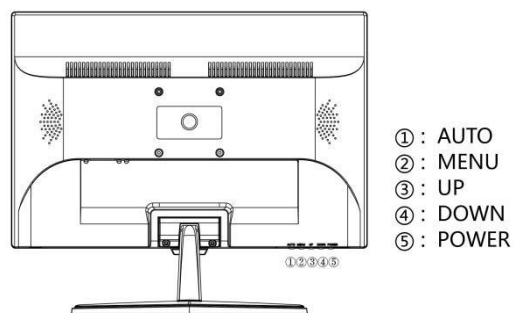

Specification

	Model	EXM-215HVS
Panel Specification	Panel size	21.5" TFT LCD
	Resolution	1440x900, 4K@30hz compatible
	Aspect ratio	16:10
	Brightness (cd/m ²)	260(typ)
	Refresh rate	60Hz
	Contrast ratio	4000:1
	Visual angle	178°/178°
	Response time	5ms
	Color	16.7M(8-bit)
Input Interface	VGA	VGA×1
	HDMI input	HDMI×1
	RCA input	RCA×3
	USB input	USB×1
VESA	Wall mounting hole size	75x75mm
Audio	Audio	Built-in speaker
Operating Environment	Working temperature	0°C~50°C
	Storage temperature	-20°C~60°C
	Working humidity	5%~90%
Power Consumption	Power supply	AC180V-240V ≤18W
	Standby consumption	≤1W
Package	Dimension(mm)	485(W)x340(H)x105(D); 5PCS/CTN: 550(W)x370(H)x500(D)
	Gross weight(kg)	3.5kg; 18kg
	Accessory include	1*power adapter, 1* HDMI cable, 1*quick guide, 1* desktop bracket
Industry Standards	Quality standard	Passed RoHS FCC CE China 3C China Energy Saving Patent certificate Patent Right
	Installation method	Desktop base, wall mount
	Housing material	ABS plastic
	Housing color	Black
OSD	Menu language	Support English, Spanish, Turkish, Russian...more than 20 languages

Dimension (unit: mm)

Button Description

Interface