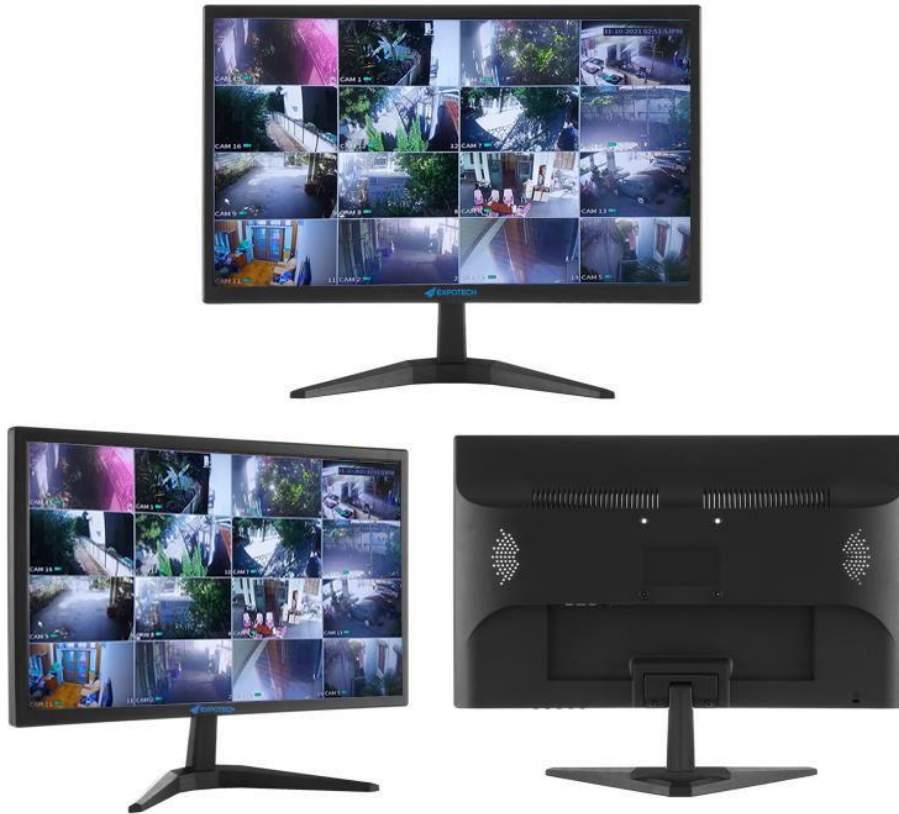

# EXM-190HVS 19" LCD MONİTÖR

## Product Feature

- ◆ Resolution 1440x900, 4K@30HZ compatible.
- ◆ Multi-channel signals input, with stereo speaker.
- ◆ Adopt the newest LCD blue ray technology, 3D digital comb filtering and 3D noise reduction technology.
- ◆ Color 16.7M(8-bit), image natural and exquisite.
- ◆ 5ms response time, no delaying.
- ◆ External power adapter, low consumption, service life above 60,000 hours.
- ◆ Adopt adaptive power supply, meet variable countries requirement.
- ◆ Use ABS plastic body, desktop base included.

## Specification

	Model	EXM-190HVS
Panel Specification	Panel size	19" TFT LCD
	Resolution	1440x900, 4K@30hz compatible
	Aspect ratio	16:10
	Brightness (cd/m <sup>2</sup> )	260(typ)
	Refresh rate	60Hz
	Contrast ratio	4000:1
	Visual angle	178°/178°
	Response time	5ms
	Color	16.7M(8-bit)
Input Interface	VGA	VGA×1
	HDMI input	HDMI×1
	RCA input	RCA×3
	USB input	USB×1
VESA	Wall mounting hole size	75x75mm
Audio	Audio	Built-in speaker
Operating Environment	Working temperature	0°C~50°C
	Storage temperature	-20°C~60°C
	Working humidity	5%~90%
Power Consumption	Power supply	AC180V-240V ≤18W
	Standby consumption	≤1W
Package	Dimension(mm)	485(W)x340(H)x105(D); 5PCS/CTN: 550(W)x370(H)x500(D)
	Gross weight(kg)	3.5kg; 18kg
	Accessory include	1*power adapter, 1* HDMI cable, 1*quick guide, 1* desktop bracket
Industry Standards	Quality standard	Passed RoHS   FCC   CE   China 3C   China Energy Saving Patent certificate   Patent Right
	Installation method	Desktop base, wall mount
	Housing material	ABS plastic
	Housing color	Black
OSD	Menu language	Support English, Spanish, Turkish, Russian...more than 20 languages