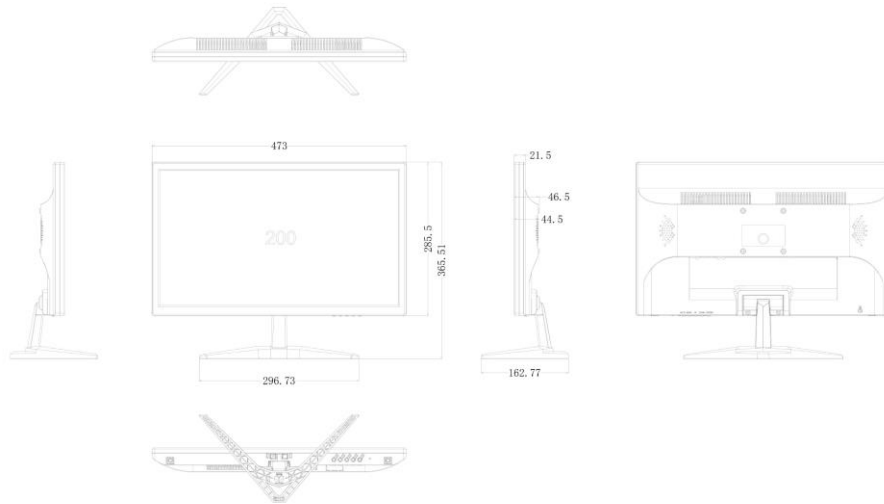

## Specification

	Model	EXM-190HVS
Panel Specification	Panel size	19" TFT LCD
	Resolution	1440x900, 4K@30hz compatible
	Aspect ratio	16:10
	Brightness (cd/m <sup>2</sup> )	260(typ)
	Refresh rate	60Hz
	Contrast ratio	4000:1
	Visual angle	178°/178°
	Response time	5ms
	Color	16.7M(8-bit)
Input Interface	VGA	VGA×1
	HDMI input	HDMI×1
	RCA input	RCA×3
	USB input	USB×1
VESA	Wall mounting hole size	75x75mm
Audio	Audio	Built-in speaker
Operating Environment	Working temperature	0°C~50°C
	Storage temperature	-20°C~60°C
	Working humidity	5%~90%
Power Consumption	Power supply	AC180V-240V ≤18W
	Standby consumption	≤1W
Package	Dimension(mm)	485(W)x340(H)x105(D); 5PCS/CTN: 550(W)x370(H)x500(D)
	Gross weight(kg)	3.5kg; 18kg
	Accessory include	1*power adapter, 1* HDMI cable, 1*quick guide, 1* desktop bracket
Industry Standards	Quality standard	Passed RoHS   FCC   CE   China 3C   China Energy Saving Patent certificate   Patent Right
	Installation method	Desktop base, wall mount
	Housing material	ABS plastic
	Housing color	Black
OSD	Menu language	Support English, Spanish, Turkish, Russian...more than 20 languages

## Dimension (unit: mm)