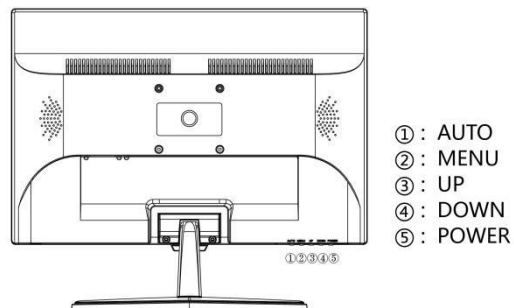

Button Description